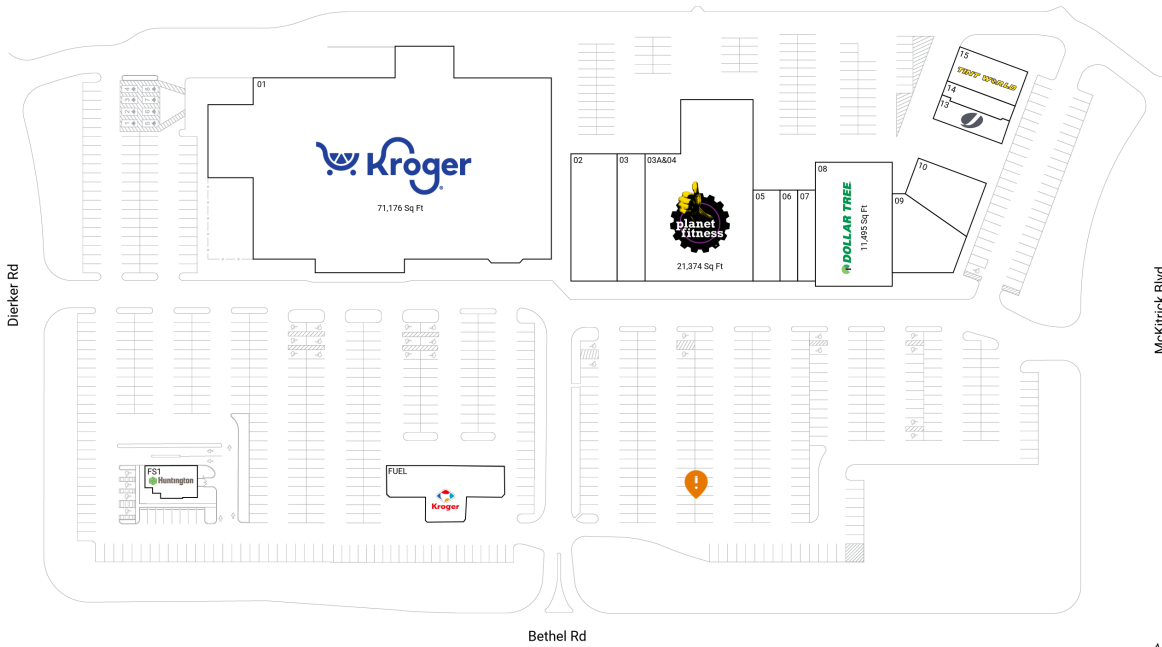

Crown Point

2002-2009 Crown Plaza Drive | Columbus, OH 43235

Franklin County Columbus, OH 144,931 Sq Ft

40.0653, -83.0727

Current Tenants Space size listed in square feet

01	Kroger	71,176
02	Classy Nails 2/Sen Brows	7,000
03	MG Choreography	4,340
03A&04	Planet Fitness	21,374
05	Cafe Elena	3,000
06	Luna Pizza Kitchen	2,000
07	Aquatic Adventures Ohio	2,000
08	Dollar Tree	11,495
09	Hunan Lion	6,000
10	Sudanese Community Center	3,040
11	Go Lite Lipo Lounge	1,950
12	Modern Driving School	1,756
13	Jazzercise	2,000
14	Wine & Canvas	1,600
15	Tint World	3,200
FS1	The Huntington National Bank	3,000
FUEL	Kroger Fuel Center	0

This site plan is for illustrative and information purposes only, showing the general layout of the shopping center; and is not a legal survey. Brixmor makes no representation or warranty that the shopping center is exactly as depicted as site conditions and tenant mix are subject to change over time.